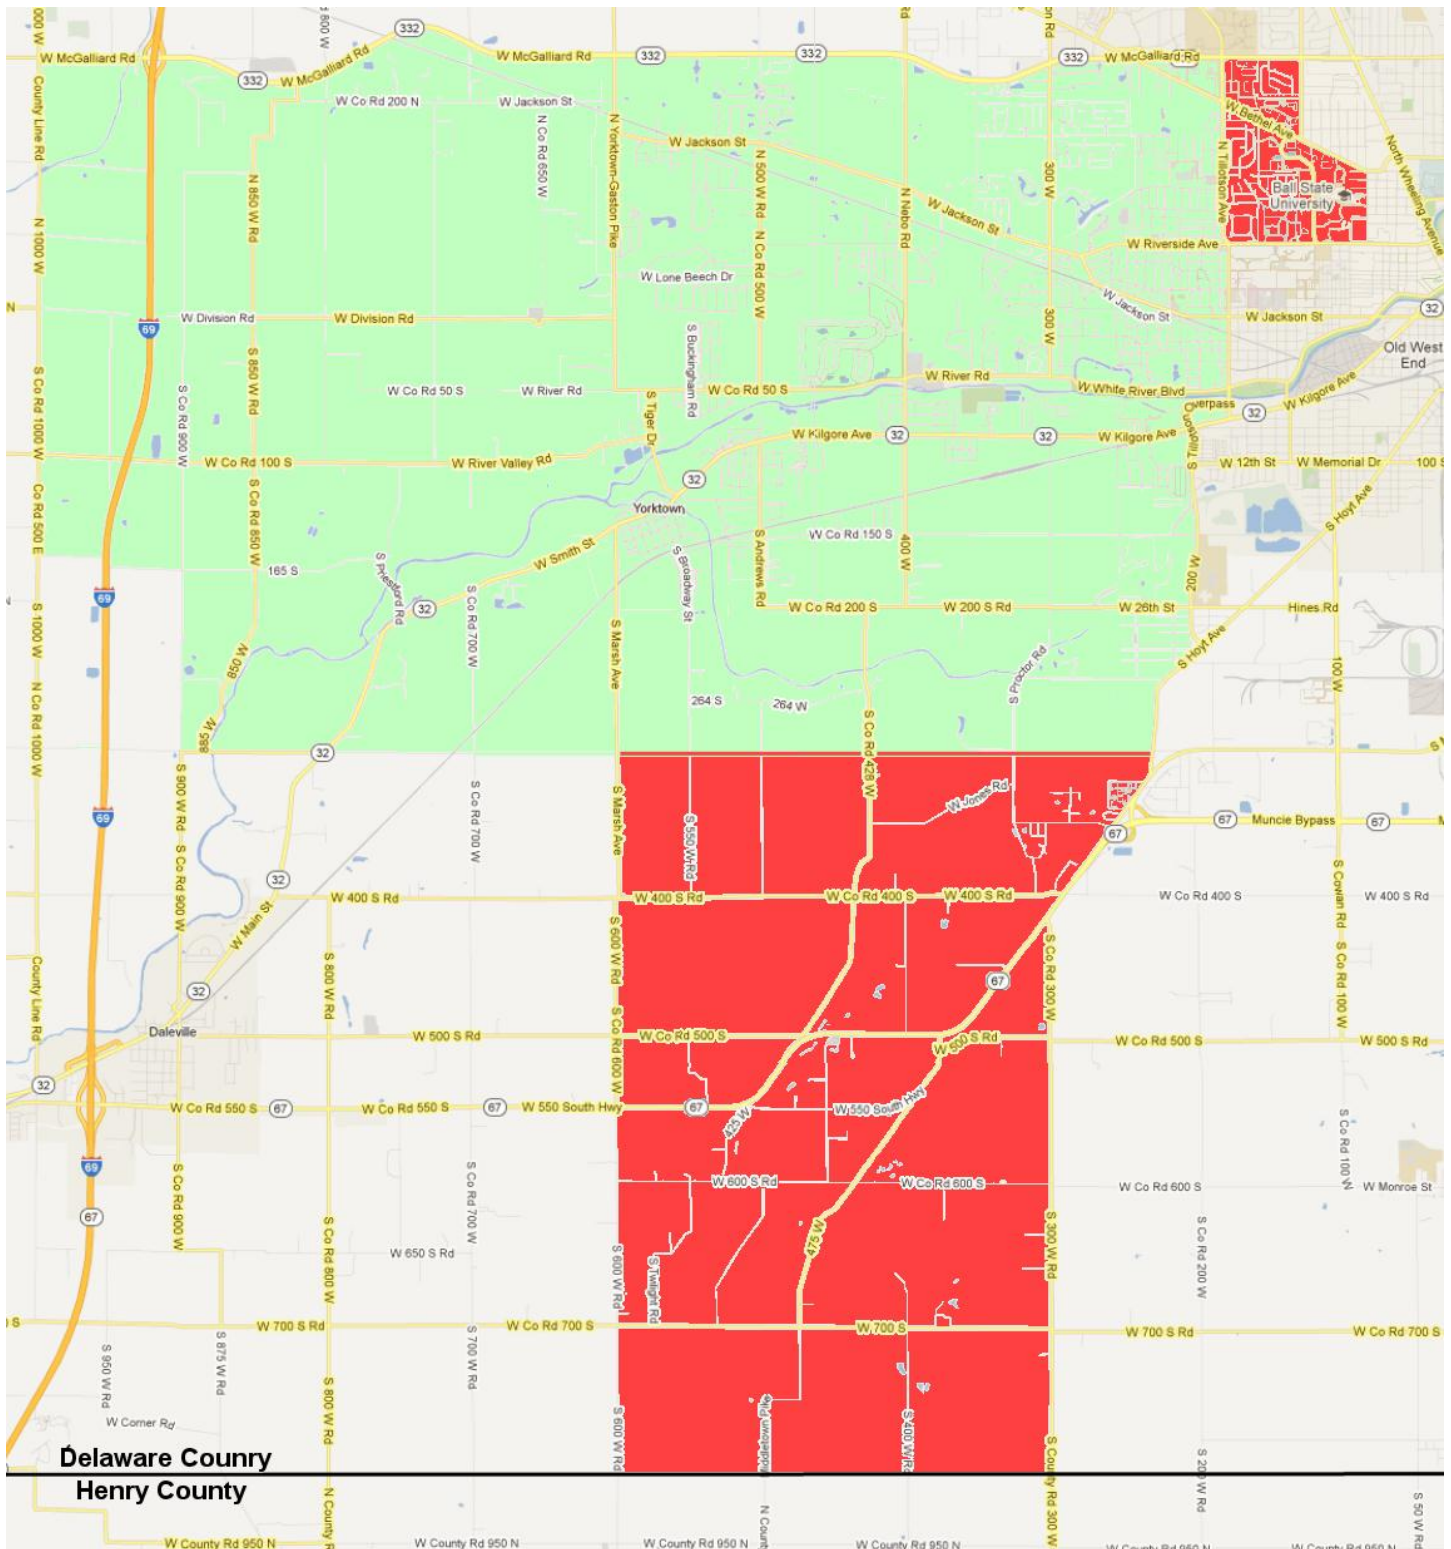

2012 Yorktown Little League Boundary

- **North** – McGalliard Road/Indiana 332
- **West** – (going north to south) Oakwood and McGalliard to Oakwood and West Bethel - Oakwood and W Bethel to W Bethel and New York – W Bethel and Riverside – W Bethel and Riverside to Riverside and N Tillotson – Riverside and N Tillotson to Tillotson Overpass/S Tillotson/200 W – S Tillotson/200 W to S Hoyt – S Hoyt to IN 67 – IN 67 to S Co Rd 300 W – S Co Rd 300 W to Delaware County South Boarder.
- **South** – (going east to west) Delaware County South Boarder from S Co Rd 300 W to S Co Rd 600 W – W 300 S Rd from S Co Rd 300 W/S Marsh Ave to S Co Rd 900 W – W Burkmill Rd from S Co Rd 900 W to Delaware County West Boarder.
- **East** – (going south to north) – S 600 W Rd from Delaware County South Boarder to W Co Rd 300 S – S Co Rd 900 W from W Co Rd 300 S to Burkmill Rd – Delaware County West Boarder from Burkmill Rd to McGalliard Road/Indiana 332.